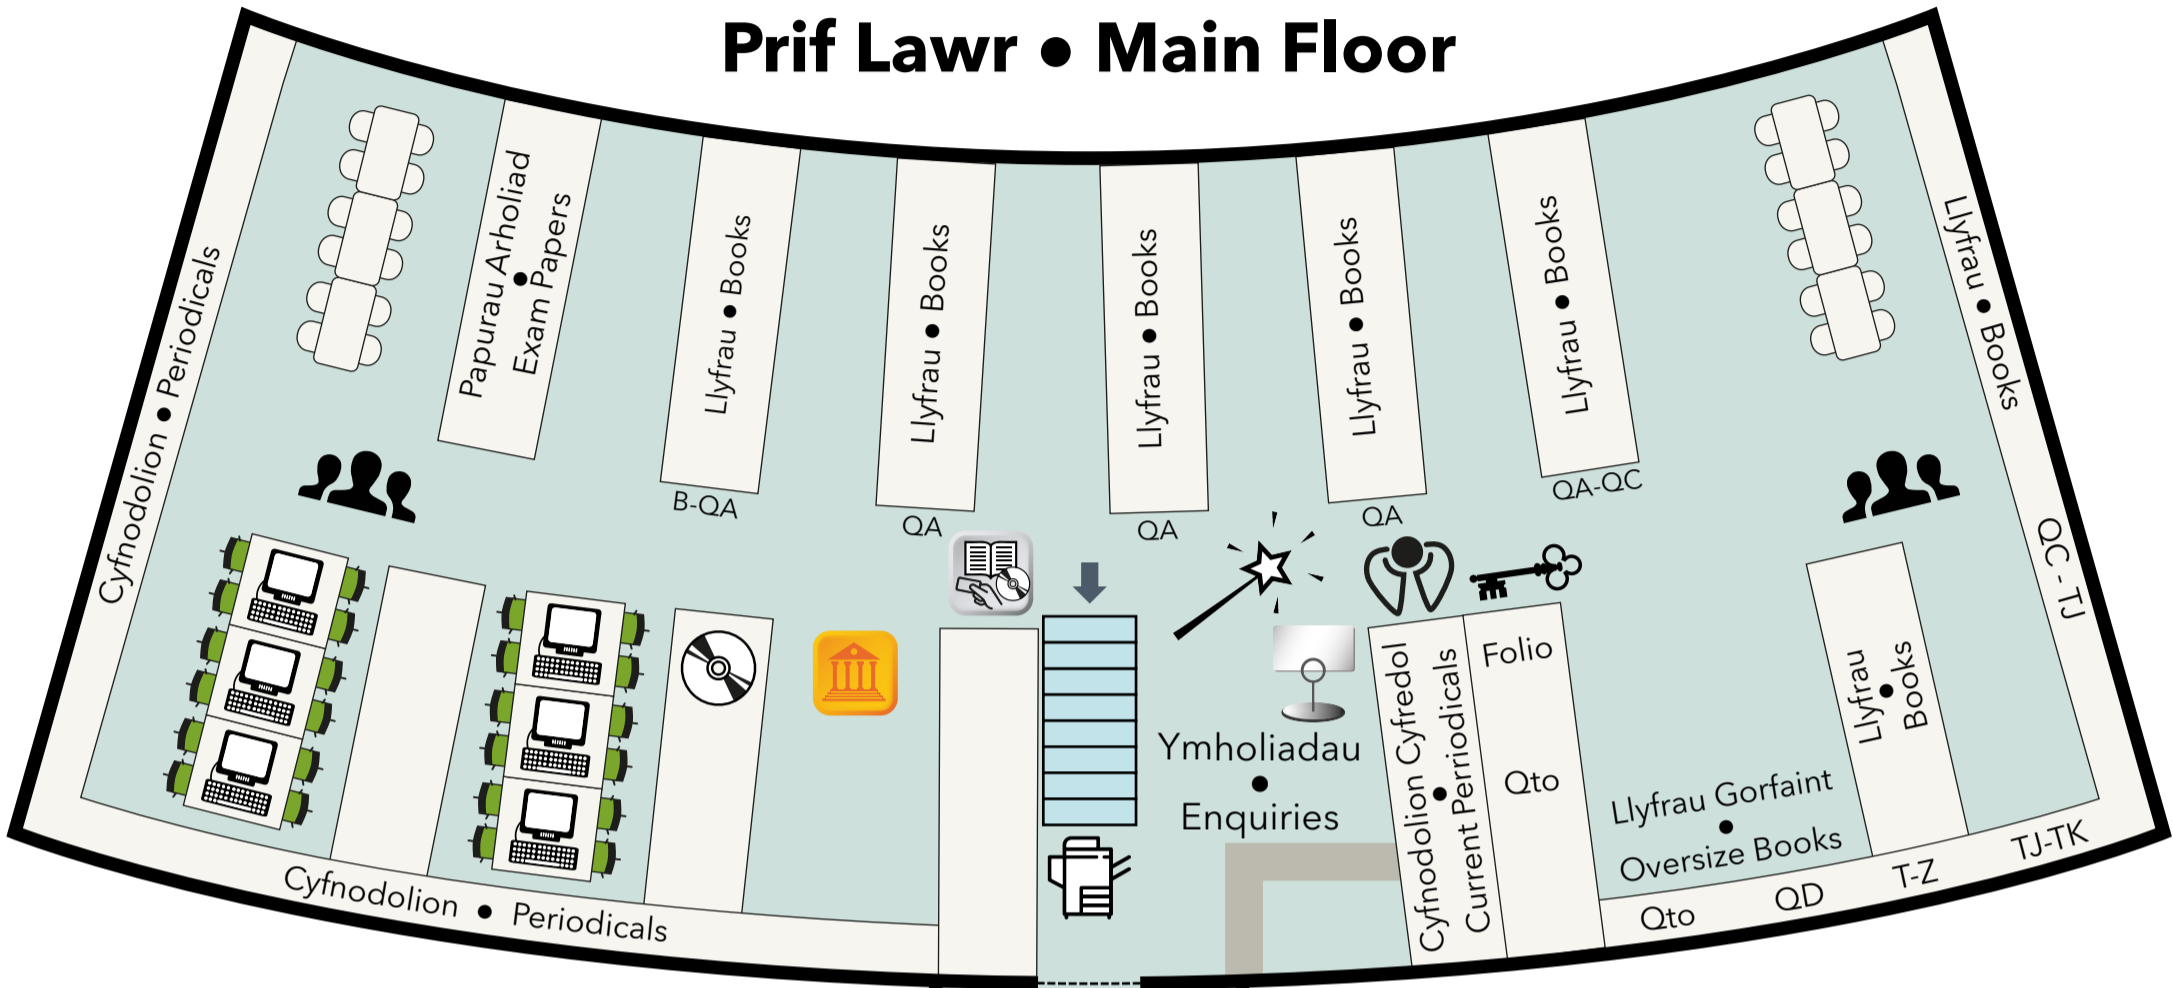

Prif Lawr • Main Floor

Allwedd • Key

- | | | | | |
|---|---|---|---|---|
|  |  |  |  |  |
| Argraffydd/Copiwr/Sganiwr Printer/Copier/Scanner | Astudio Grŵp Tawel Quiet Group Study | Casgliad Astudio Effeithiol Effective Study Collection | Catalog y Llyfrgell Primo Primo Library Catalogue | CD |
|  |  |  |  |  |
| Cyfrifiaduron Computers | Eitemau a Gadwyd Reserved Items | Ffuglen Gyfoes Contemporary Fiction | Hunan-Fenthycy, Dychwelyd a Dirwyon Self Issue, Return and Fines | Loceri Lockers |

Man Astudio Tawel • Silent Study Area