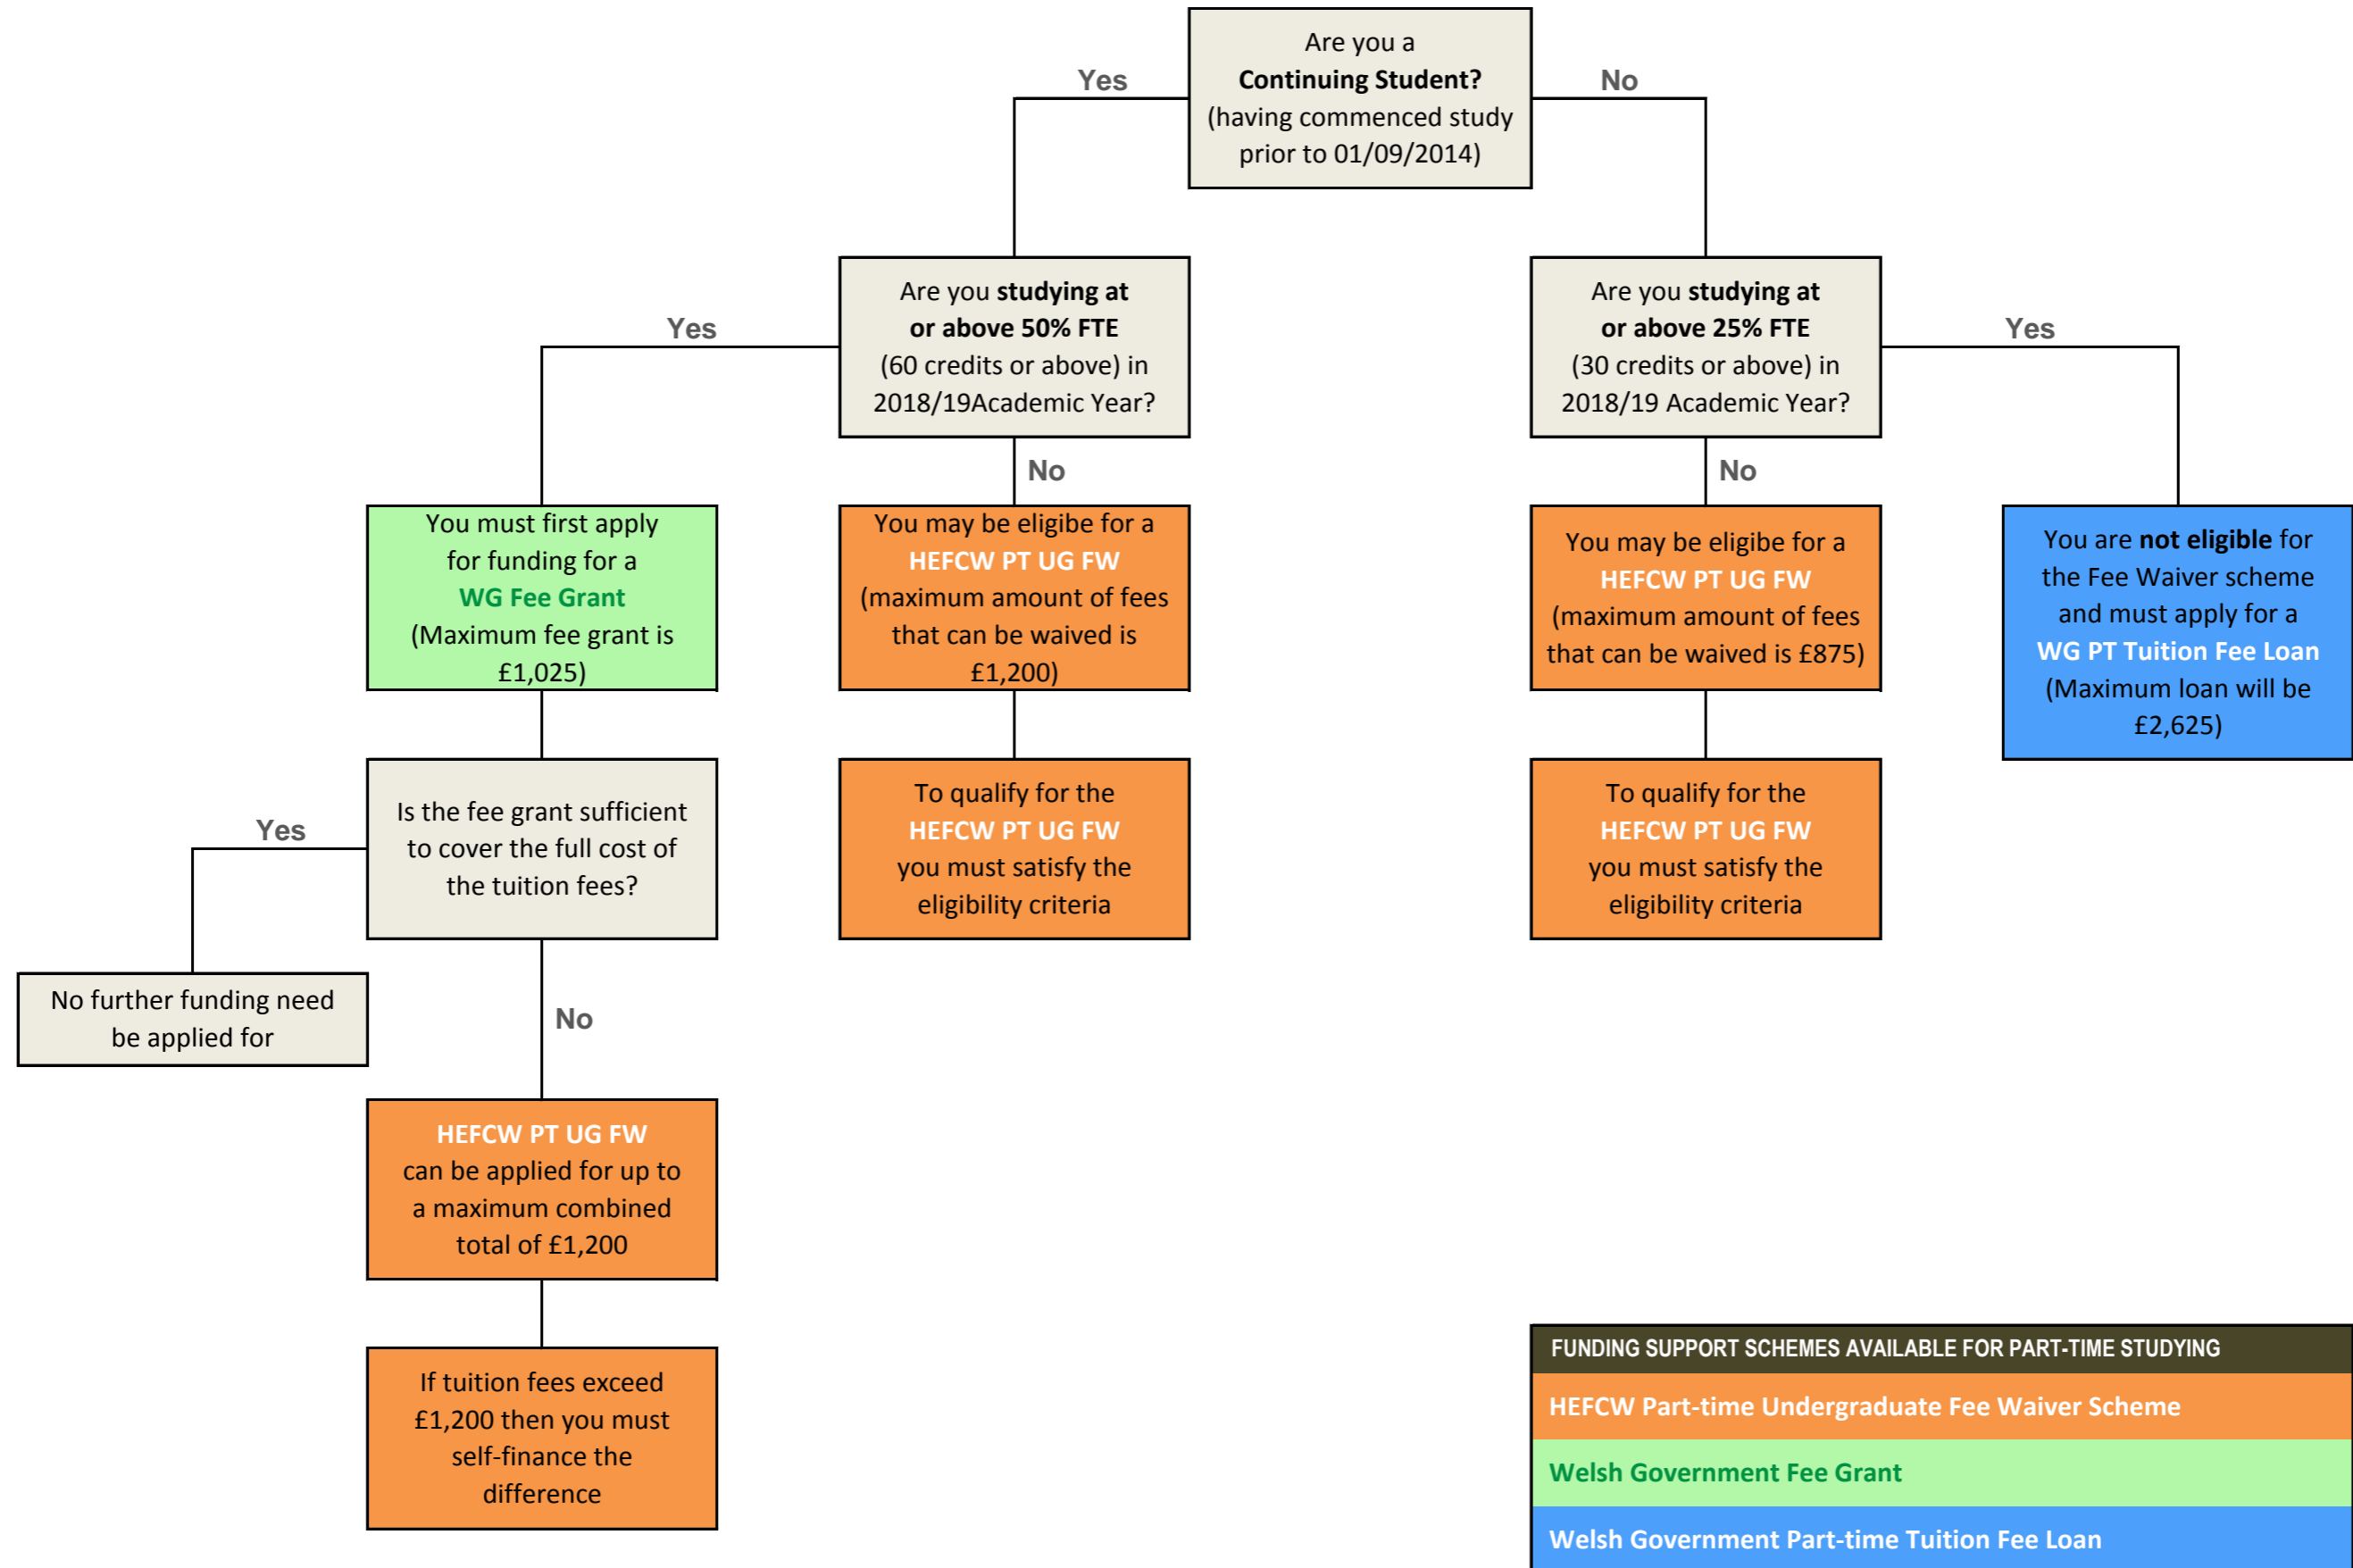

### Funding support available to students studying part-time Lifelong Learning courses in 2018/19

| FUNDING SUPPORT SCHEMES AVAILABLE FOR PART-TIME STUDYING |
|--|
| HEFCW Part-time Undergraduate Fee Waiver Scheme          |
| Welsh Government Fee Grant                               |
| Welsh Government Part-time Tuition Fee Loan              |